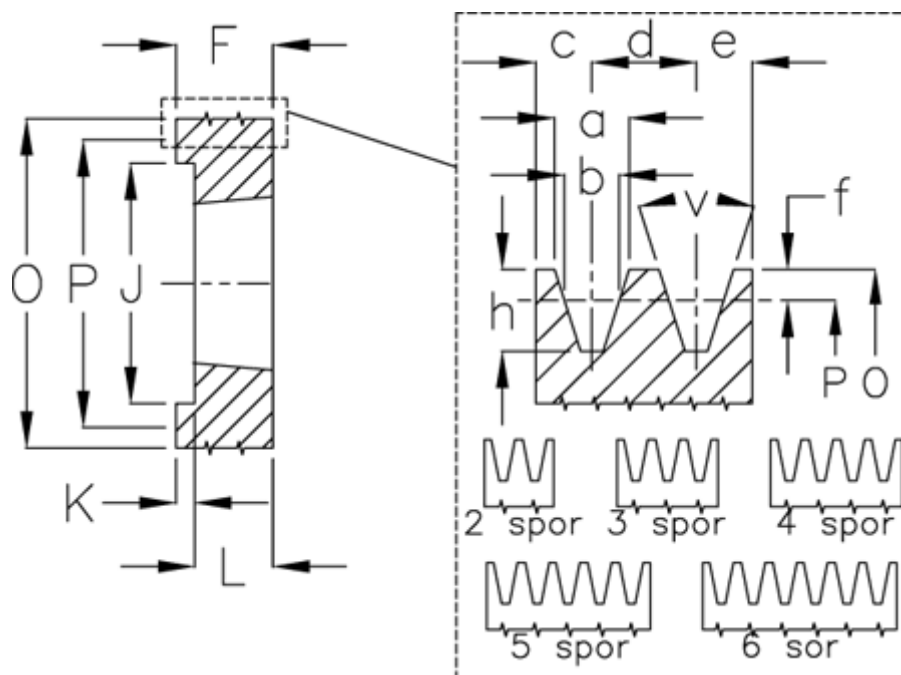

Article number: 604110008003

Description: V-belt pulley SPA 80/3 TL1210

## Measures

a	= 12,7	For bush	= 1210	P	= 80
b	= 11	h	= 13,8	Type	= SPA
Bush $\zeta$ max	= 32	J	= 50.0	v	= 34 grader
c	= 10	K	= 25		
d	= 15	L	= 25		
e	= 10	m	= -		
f	= 2,8	Number of ribs	= 3		
F	= 20	O	= 85,5		